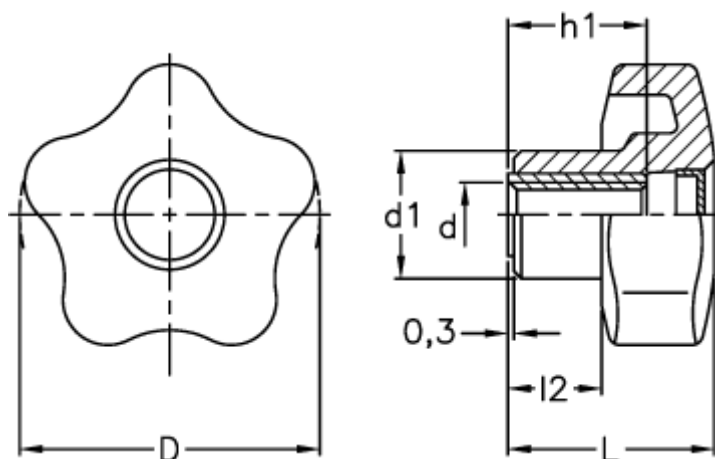

Article number: 23020698435
Description: E+G Lobe knob
VCT.32 B-M5-C5, blue cap

Measures

D = 32
d1 = 15
d 6H = M5
h1 = 12
L = 23.0
l2 = 10